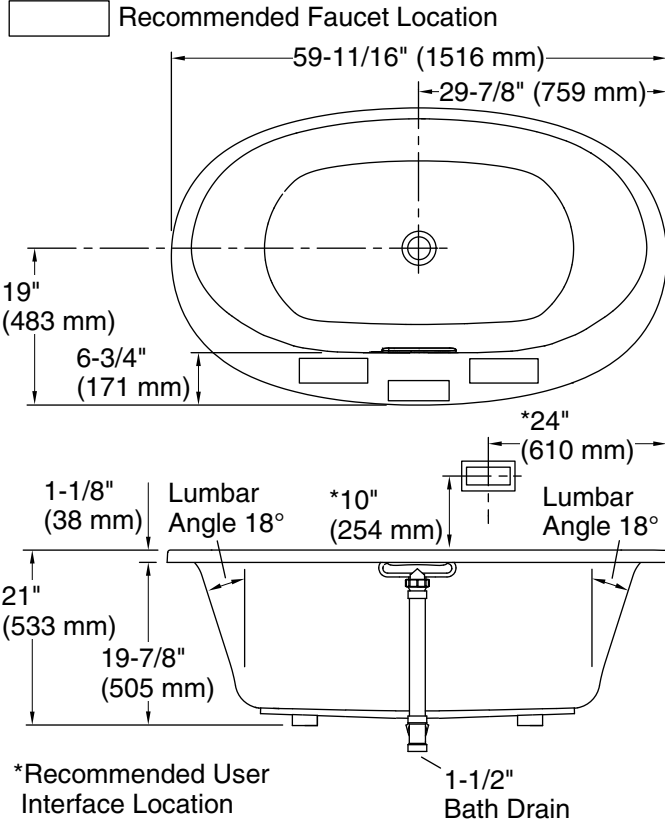

Recommended Faucet Hole Location

### Technical Information

All product dimensions are nominal.

Installation:	Drop-in, Under-mount
Drain location:	Center
Basin area, bottom:	43" x 25-5/8" (1093 mm x 651 mm)
Basin area, top:	55-9/16" x 28-3/8" (1411 mm x 720 mm)
Weight:	95 lbs (43.1 kg)
Minimum floor load:	49.5 lbs/ft <sup>2</sup> (241.7 kg/m <sup>2</sup> )
Water depth:	16-5/16" (415 mm)
Water capacity:	72.017 gal (272.6 L)
Template:	Drop-in, 1268438-7, required, included
Electrical component rating:	Amplifier: 120 V, 1.1 A, 50/60 Hz Heated Surface: 120 V, 0.5 A, 50/60 Hz, 65 W
Amplifier channels:	2 at 15 W per channel 2 at 30 W per channel