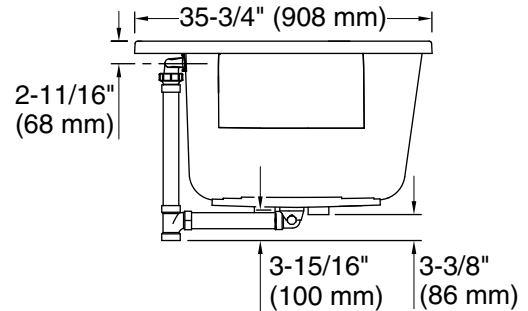

Required Electrical Service

One circuit required, protected with Class A Ground-Fault Circuit-Interrupter (GFCI). Outside North America, this device may be known as a Residual Current Device (RCD).

Amplifier, Heated Surface: 120 V, 15 A, 50/60 Hz

Technical Information

All product dimensions are nominal.

Installation:	Drop-in, Under-mount
Drain location:	Center
Basin area, bottom:	43" x 25-5/8" (1093 mm x 651 mm)
Basin area, top:	55-9/16" x 28-3/8" (1411 mm x 720 mm)
Weight:	95 lbs (43.1 kg)
Minimum floor load:	49.5 lbs/ft² (241.7 kg/m²)
Water depth:	16-5/16" (415 mm)
Water capacity:	72.017 gal (272.6 L)
Template:	Drop-in, 1268438-7, required, included
Electrical component rating:	Amplifier: 120 V, 1.1 A, 50/60 Hz Heated Surface: 120 V, 0.5 A, 50/60 Hz, 65 W
Amplifier channels:	2 at 15 W per channel 2 at 30 W per channel

Notes

Measure your actual product for rough-in details.

Install this product according to the installation instructions.

The hot water supply should be 70% of the capacity of the bath or greater. Installations will vary.

Control amplifier fits 16" (406 mm) center studs. Kit is required for under-mount installations (sold separately).

A second grounded outlet within the wall framing must be within 24" (610 mm) of the planned control amplifier. Provide a third grounded outlet if connecting a powered wireless device or adapter.

If installing a rim-mount faucet, make sure there is no interference above or below the deck before drilling any holes.

IMPORTANT! Due to BLUETOOTH signal overlap, installations of multiple baths within 50 ft (15.2 m) of each other will require special order product. Please contact your dealer,