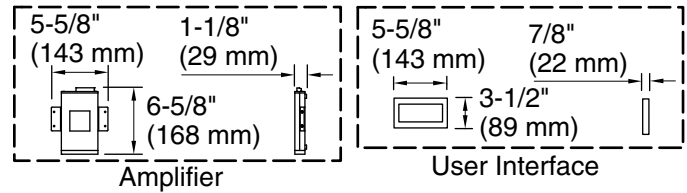

Recommended Faucet Hole Location

Required Electrical Service

One circuit required, protected with Class A Ground-Fault Circuit-Interrupter (GFCI). Outside North America, this device may be known as a Residual Current Device (RCD).

Amplifier, Heated Surface: 120 V, 15 A, 50/60 Hz

Technical Information

All product dimensions are nominal.

Installation:	Drop-in, Under-mount
Drain location:	Center
Basin area, bottom:	43" x 25-5/8" (1093 mm x 651 mm)
Basin area, top:	55-9/16" x 28-3/8" (1411 mm x 720 mm)
Weight:	95 lbs (43.1 kg)
Minimum floor load:	49.5 lbs/ft² (241.7 kg/m²)
Water depth:	16-5/16" (415 mm)
Water capacity:	72.017 gal (272.6 L)
Template:	Drop-in, 1268438-7, required, included
Electrical component rating:	Amplifier: 120 V, 1.1 A, 50/60 Hz Heated Surface: 120 V, 0.5 A, 50/60 Hz, 65 W
Amplifier channels:	2 at 15 W per channel 2 at 30 W per channel

Notes

Measure your actual product for rough-in details.

Install this product according to the installation instructions.

The hot water supply should be 70% of the capacity of the bath or greater. Installations will vary.

Control amplifier fits 16" (406 mm) center studs. Kit is required for under-mount installations (sold separately).

A second grounded outlet within the wall framing must be within 24" (610 mm) of the planned control amplifier. Provide a third grounded outlet if connecting a powered wireless device or adapter.

If installing a rim-mount faucet, make sure there is no interference above or below the deck before drilling any holes.

IMPORTANT! Due to BLUETOOTH signal overlap, installations of multiple baths within 50 ft (15.2 m) of each other will require special order product. Please contact your dealer,